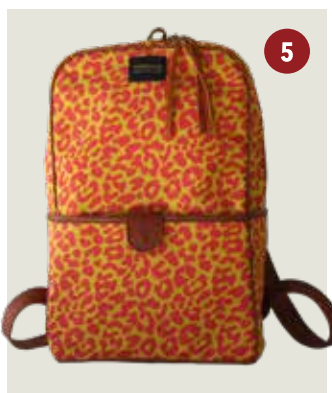

10

15

12

1 Beaded Zip Combo*(Fynbos Cream/Charc, Spots Black/Nat, Leopard Black/Nat, Spots Nat/Back)***2 Birdy Bag Spots Nat/Black****3 Bloom Bag Fossil Mustard/Nat****4 Bloom Bag Morocco Nat/Black****5 Bloom Wildflower Nat/Black****6 Coin Purse Combo***(Leopard Nat/Black, Spots Black/Nat, Wildflower Nat/Black, Diamond Nat/Black)***7 Combi Purse Combo***(Spots Black/Nat, Leopard Nat/Black, Wildflower Nat/Black, Diamond Nat/Black, Fishbone Black/Nat)***8 Duck Bag Spots Nat/Black****9 Flipover Bag Wildflower Nat/Black****10 Floppy Bag Fynbos Cream/Charc****11 Floppy Bag Wildflower Nat/Black****12 Gym Bag Fynbos Cream/Charc****13 Gypsy Bag Fynbos Cream/Charc****14 Ipad Combo***(Diamond Nat/Black, Morocco Nat/Black, Diamond Black/Mint)***15 Kiki Bag Combo***(Fishbone Black/Nat, Spots Nat/Black)***16 Laptop Bag Diamond Black/Mint****17 Laptop Bag Morocco Nat/Black****18 Large Pouch Combo***(Morocco Nat/Black, Fossil Mustard/Nat, Fishbone Black/Nat)***19 Long Zip Bag Combo***(Fynbos Cream/Charc, Spots Nat/Black, Diamond Nat/Black, Spots Black/Nat, Wildflower Nat/Black)*

- 20 Luca Bag Fynbos Cream/Charc
- 21 Mikasa Bag Fossil Mustard/Nat
- 22 Mini Clutch Combo (Leopard Black/Nat, Leopard Nat/Black)
- 23 Mini Clutch Diamond Nat/Black
- 24 Misi Bag Combo (Leopard Black/Nat, Diamond Nat/Black)
- 25 Patchy Bag Morocco Nat/Black
- 26 Pouchy Bag Diamond Nat/Black
- 27 Pouchy Bag Wildflower Nat/Black
- 28 Rio Bag Fossil Mustard/Nat
- 29 Round Vanity Combo
(Diamond Nat/Black, Fishbone Black/Nat, Morocco Nat/Black, Leopard Black/Nat)
- 30 Small Day Bag (SDB) Leopard Black/Nat
- 31 Sling Bag Fishbone Black/Nat
- 32 Assorted Beaded Zip Bags
- 33 Toiletry Bag Combo (Fishbone Black/Nat, Morocco Nat/Black, Fishbone Red/Nat)
- 34 Vanity Bag Spots Nat/Black
- 35 Vincent Bag Leopard Black/Nat
- 36 Vincent Bag Spots Nat/Black
- 37 Weekend Bag Diamond Nat/Black