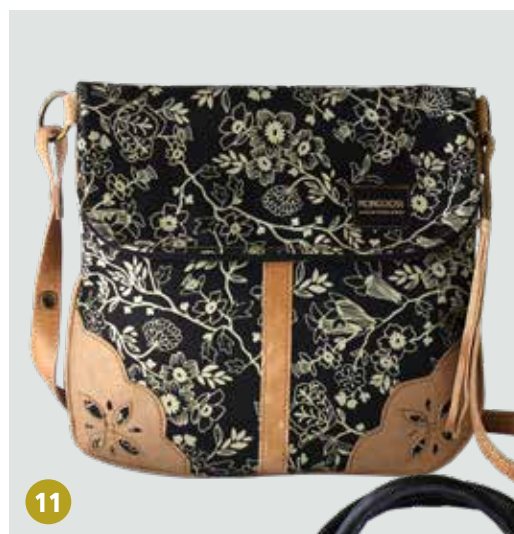

- 1** Alice Bag Fynbos Teal/Nat
- 2** Alice Bag Wildflower Mint/Charc
- 3** Daisy Bag Fynbos Teal/Nat
- 4** Gypsy Bag Fynbos Teal/Nat
- 5** Ipad Combo
(Spots Indigo/Aqua, Fishbone Red/Mustard)
- 6** Kiki Bag Combo
(Fishbone Cream/Mint, Spots Indigo/Aqua, Wildflower Mint/Charc)
- 7** Ladies Toiletry Bag Fynbos Teal/Nat
- 8** Lala Bag Fynbos Mint/Charc
- 9** Large Pouch Combo
(Wildflower Cream/Mint, Fynbos Mint/Charc)
- 10** Large Pouch Fishbone Indigo/Nat
- 11** Long Zip Bag Combo
(Fynbos Teal/Nat, Fossil Mustard/Mint, Wildflower Cream/Mint, Diamond Black/Mint, Spots Indigo/Aqua, Fishbone Indigo/Nat)
- 12** Luncher Combo
(Mini Protea Cream/Mustard, Pompom Flower Indigo/Aqua)
- 13** Luncher Pompom Flower Indigo/Aqua
- 14** Mikasa Wildflower Mint/Charc
- 15** Misi Bag Combo
(Fishbone Indigo/Nat, Spots Indigo/Aqua)
- 16** Misi Bag Combo
(Fishbone Cream/Mint, Wildflower Cream/Mint)
- 17** Pouch Bag Diamond Black/Mint
- 18** Pouch Bag Fishbone Indigo/Nat
- 19** Pouch Bag Fynbos Teal/Nat
- 20** Rio Bag Wildflower Cream/Mint
- 21** Round Vanity Combo
(Diamond Black/Mint, Fishbone Indigo/Nat, Spots Indigo/Aqua, Fynbos Mint/Charc)
- 22** Round Vanity Combo
(Fynbos Teal/Nat, Wildflower Cream/Mint, Fishbone Cream/Mint)
- 23** Toiletry Bag Combo
(Fynbos Mint/Charc, Wildflower Mint/Charc)
- 24** Toiletry Bag Combo
(Fynbos Teal/Nat, Diamond Black/Mint)
- 25** Vanity Bag Fynbos Mint/Charc

1

6

14

16

17

19

11

3