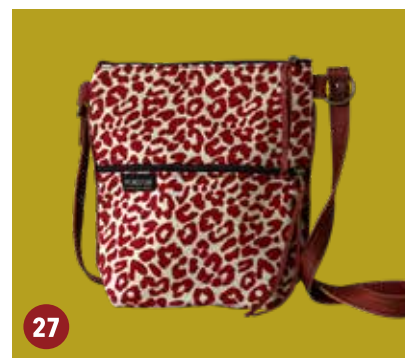

- **22 Misi Bag Combo**
  (Spots Indigo/Brick, Spots Coral/Mint)
- **23 Patchy Bag Spots Indigo/Brick**
- **24 Pouch Bag Bokkie Red/Nat**
- **25 Pouch Bag Diamond Red/Nat**
- **26 Pouch Bag Fishbone Red/Mustard**
- **27 Pouch Bag Spots Red/Nat**
- **28 Pouch Bag Wildflower Red/Nat**
- **29 Rio Bag Combo**
  (Fishbone Red/Mustard, Spots Coral/Mustard)
- **30 Rio Bag Combo**
  (Diamond Red/Nat, Fishbone Red/Nat)
- **31 Round Vanity Combo**
  (Diamond Red/Nat, Wildflower Red/Nat, Spots Red/Nat)
- **32 Round Vanity Combo**
  (Fishbone Red/Mustard, Fossil Mustard/Mint, Diamond Cream/Charc)
- **33 Small Day Bag (SDB) Diamond Red/Nat**
- **34 Small Day Bag (SDB) Spots Coral/Mint**
- **35 Ladies TB Wildflower**
  Red/Nat, Small DB Spots Red/Nat
- **36 Toiletry Bag Combo**
  (Fishbone Red/Nat, Leopard Mustard/Red, Diamond Red/Nat)
- **37 Toiletry Bag Combo**
  (Fynbos Red/Mustard, Spots Coral/Mustard, Fishbone Red/Mustard)
- **38 Toiletry Bag Combo**
  (Bokkie Red/Nat, Wildflower Red/Nat, Spots Red/Nat)
- **39 Vanity Bag Wildflower Red/Nat**
- **40 Weekend Bag Fishbone Red/Nat**
- **41 Zanzibar Bag (Zanzi) Fishbone Red/Mustard**
- **42 Zanzibar Bag (Zanzi) Spots Red/Nat**