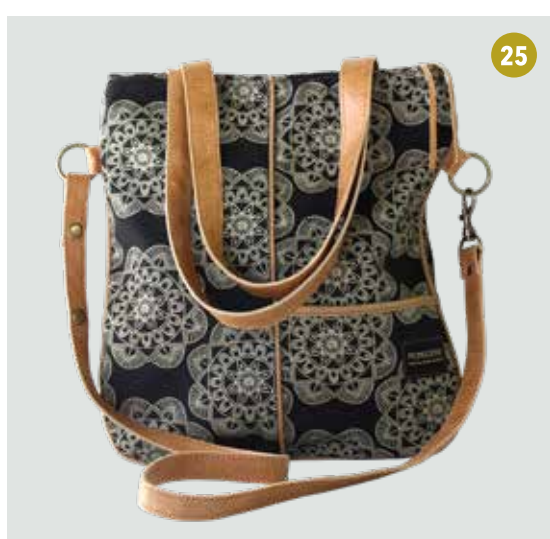

10

15

12

1 Beaded Zip Combo*(Fynbos Cream/Charc, Spots Black/Nat, Leopard Black/Nat, Spots Nat/Back)***2 Birdy Bag Spots Nat/Black****3 Bloom Bag Fossil Mustard/Nat****4 Bloom Bag Morocco Nat/Black****5 Bloom Wildflower Nat/Black****6 Coin Purse Combo***(Leopard Nat/Black, Spots Black/Nat, Wildflower Nat/Black, Diamond Nat/Black)***7 Combi Purse Combo***(Spots Black/Nat, Leopard Nat/Black, Wildflower Nat/Black, Diamond Nat/Black, Fishbone Black/Nat)***8 Duck Bag Spots Nat/Black****9 Flipover Bag Wildflower Nat/Black****10 Floppy Bag Fynbos Cream/Charc****11 Floppy Bag Wildflower Nat/Black****12 Gym Bag Fynbos Cream/Charc****13 Gypsy Bag Fynbos Cream/Charc****14 Ipad Combo***(Diamond Nat/Black, Morocco Nat/Black, Diamond Black/Mint)***15 Kiki Bag Combo***(Fishbone Black/Nat, Spots Nat/Black)***16 Laptop Bag Diamond Black/Mint****17 Laptop Bag Morocco Nat/Black****18 Large Pouch Combo***(Morocco Nat/Black, Fossil Mustard/Nat, Fishbone Black/Nat)***19 Long Zip Bag Combo***(Fynbos Cream/Charc, Spots Nat/Black, Diamond Nat/Black, Spots Black/Nat, Wildflower Nat/Black)*

- 20 Luca Bag Fynbos Cream/Charc
- 21 Mikasa Bag Fossil Mustard/Nat
- 22 Mini Clutch Combo (Leopard Black/Nat, Leopard Nat/Black)
- 23 Mini Clutch Diamond Nat/Black
- 24 Misi Bag Combo (Leopard Black/Nat, Diamond Nat/Black)
- 25 Patchy Bag Morocco Nat/Black
- 26 Pouchy Bag Diamond Nat/Black
- 27 Pouchy Bag Wildflower Nat/Black
- 28 Rio Bag Fossil Mustard/Nat
- 29 Round Vanity Combo
(Diamond Nat/Black, Fishbone Black/Nat, Morocco Nat/Black, Leopard Black/Nat)
- 30 Small Day Bag (SDB) Leopard Black/Nat
- 31 Sling Bag Fishbone Black/Nat
- 32 Assorted Beaded Zip Bags
- 33 Toiletry Bag Combo (Fishbone Black/Nat, Morocco Nat/Black, Fishbone Red/Nat)
- 34 Vanity Bag Spots Nat/Black
- 35 Vincent Bag Leopard Black/Nat
- 36 Vincent Bag Spots Nat/Black
- 37 Weekend Bag Diamond Nat/Black