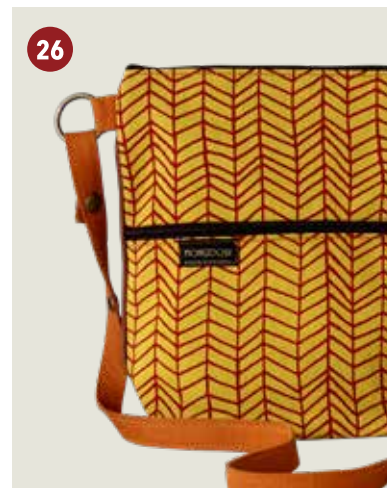

- **22 Misi Bag Combo**
  (Spots Indigo/Brick, Spots Coral/Mint)
- **23 Patchy Bag Spots Indigo/Brick**
- **24 Pouch Bag Bokkie Red/Nat**
- **25 Pouch Bag Diamond Red/Nat**
- **26 Pouch Bag Fishbone Red/Mustard**
- **27 Pouch Bag Spots Red/Nat**
- **28 Pouch Bag Wildflower Red/Nat**
- **29 Rio Bag Combo**
  (Fishbone Red/Mustard, Spots Coral/Mustard)
- **30 Rio Bag Combo**
  (Diamond Red/Nat, Fishbone Red/Nat)
- **31 Round Vanity Combo**
  (Diamond Red/Nat, Wildflower Red/Nat, Spots Red/Nat)
- **32 Round Vanity Combo**
  (Fishbone Red/Mustard, Fossil Mustard/Mint, Diamond Cream/Charc)
- **33 Small Day Bag (SDB) Diamond Red/Nat**
- **34 Small Day Bag (SDB) Spots Coral/Mint**
- **35 Ladies TB Wildflower**
  Red/Nat, Small DB Spots Red/Nat
- **36 Toiletry Bag Combo**
  (Fishbone Red/Nat, Leopard Mustard/Red, Diamond Red/Nat)
- **37 Toiletry Bag Combo**
  (Fynbos Red/Mustard, Spots Coral/Mustard, Fishbone Red/Mustard)
- **38 Toiletry Bag Combo**
  (Bokkie Red/Nat, Wildflower Red/Nat, Spots Red/Nat)
- **39 Vanity Bag Wildflower Red/Nat**
- **40 Weekend Bag Fishbone Red/Nat**
- **41 Zanzibar Bag (Zanzi) Fishbone Red/Mustard**
- **42 Zanzibar Bag (Zanzi) Spots Red/Nat**