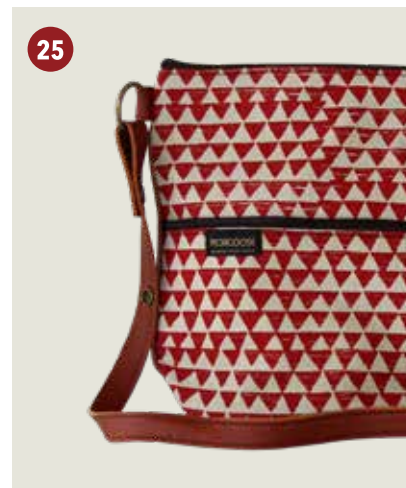

- **22 Misi Bag Combo**
  (Spots Indigo/Brick, Spots Coral/Mint)
- **23 Patchy Bag Spots Indigo/Brick**
- **24 Pouch Bag Bokkie Red/Nat**
- **25 Pouch Bag Diamond Red/Nat**
- **26 Pouch Bag Fishbone Red/Mustard**
- **27 Pouch Bag Spots Red/Nat**
- **28 Pouch Bag Wildflower Red/Nat**
- **29 Rio Bag Combo**
  (Fishbone Red/Mustard, Spots Coral/Mustard)
- **30 Rio Bag Combo**
  (Diamond Red/Nat, Fishbone Red/Nat)
- **31 Round Vanity Combo**
  (Diamond Red/Nat, Wildflower Red/Nat, Spots Red/Nat)
- **32 Round Vanity Combo**
  (Fishbone Red/Mustard, Fossil Mustard/Mint, Diamond Cream/Charc)
- **33 Small Day Bag (SDB) Diamond Red/Nat**
- **34 Small Day Bag (SDB) Spots Coral/Mint**
- **35 Ladies TB Wildflower**
  Red/Nat, Small DB Spots Red/Nat
- **36 Toiletry Bag Combo**
  (Fishbone Red/Nat, Leopard Mustard/Red, Diamond Red/Nat)
- **37 Toiletry Bag Combo**
  (Fynbos Red/Mustard, Spots Coral/Mustard, Fishbone Red/Mustard)
- **38 Toiletry Bag Combo**
  (Bokkie Red/Nat, Wildflower Red/Nat, Spots Red/Nat)
- **39 Vanity Bag Wildflower Red/Nat**
- **40 Weekend Bag Fishbone Red/Nat**
- **41 Zanzibar Bag (Zanzi) Fishbone Red/Mustard**
- **42 Zanzibar Bag (Zanzi) Spots Red/Nat**